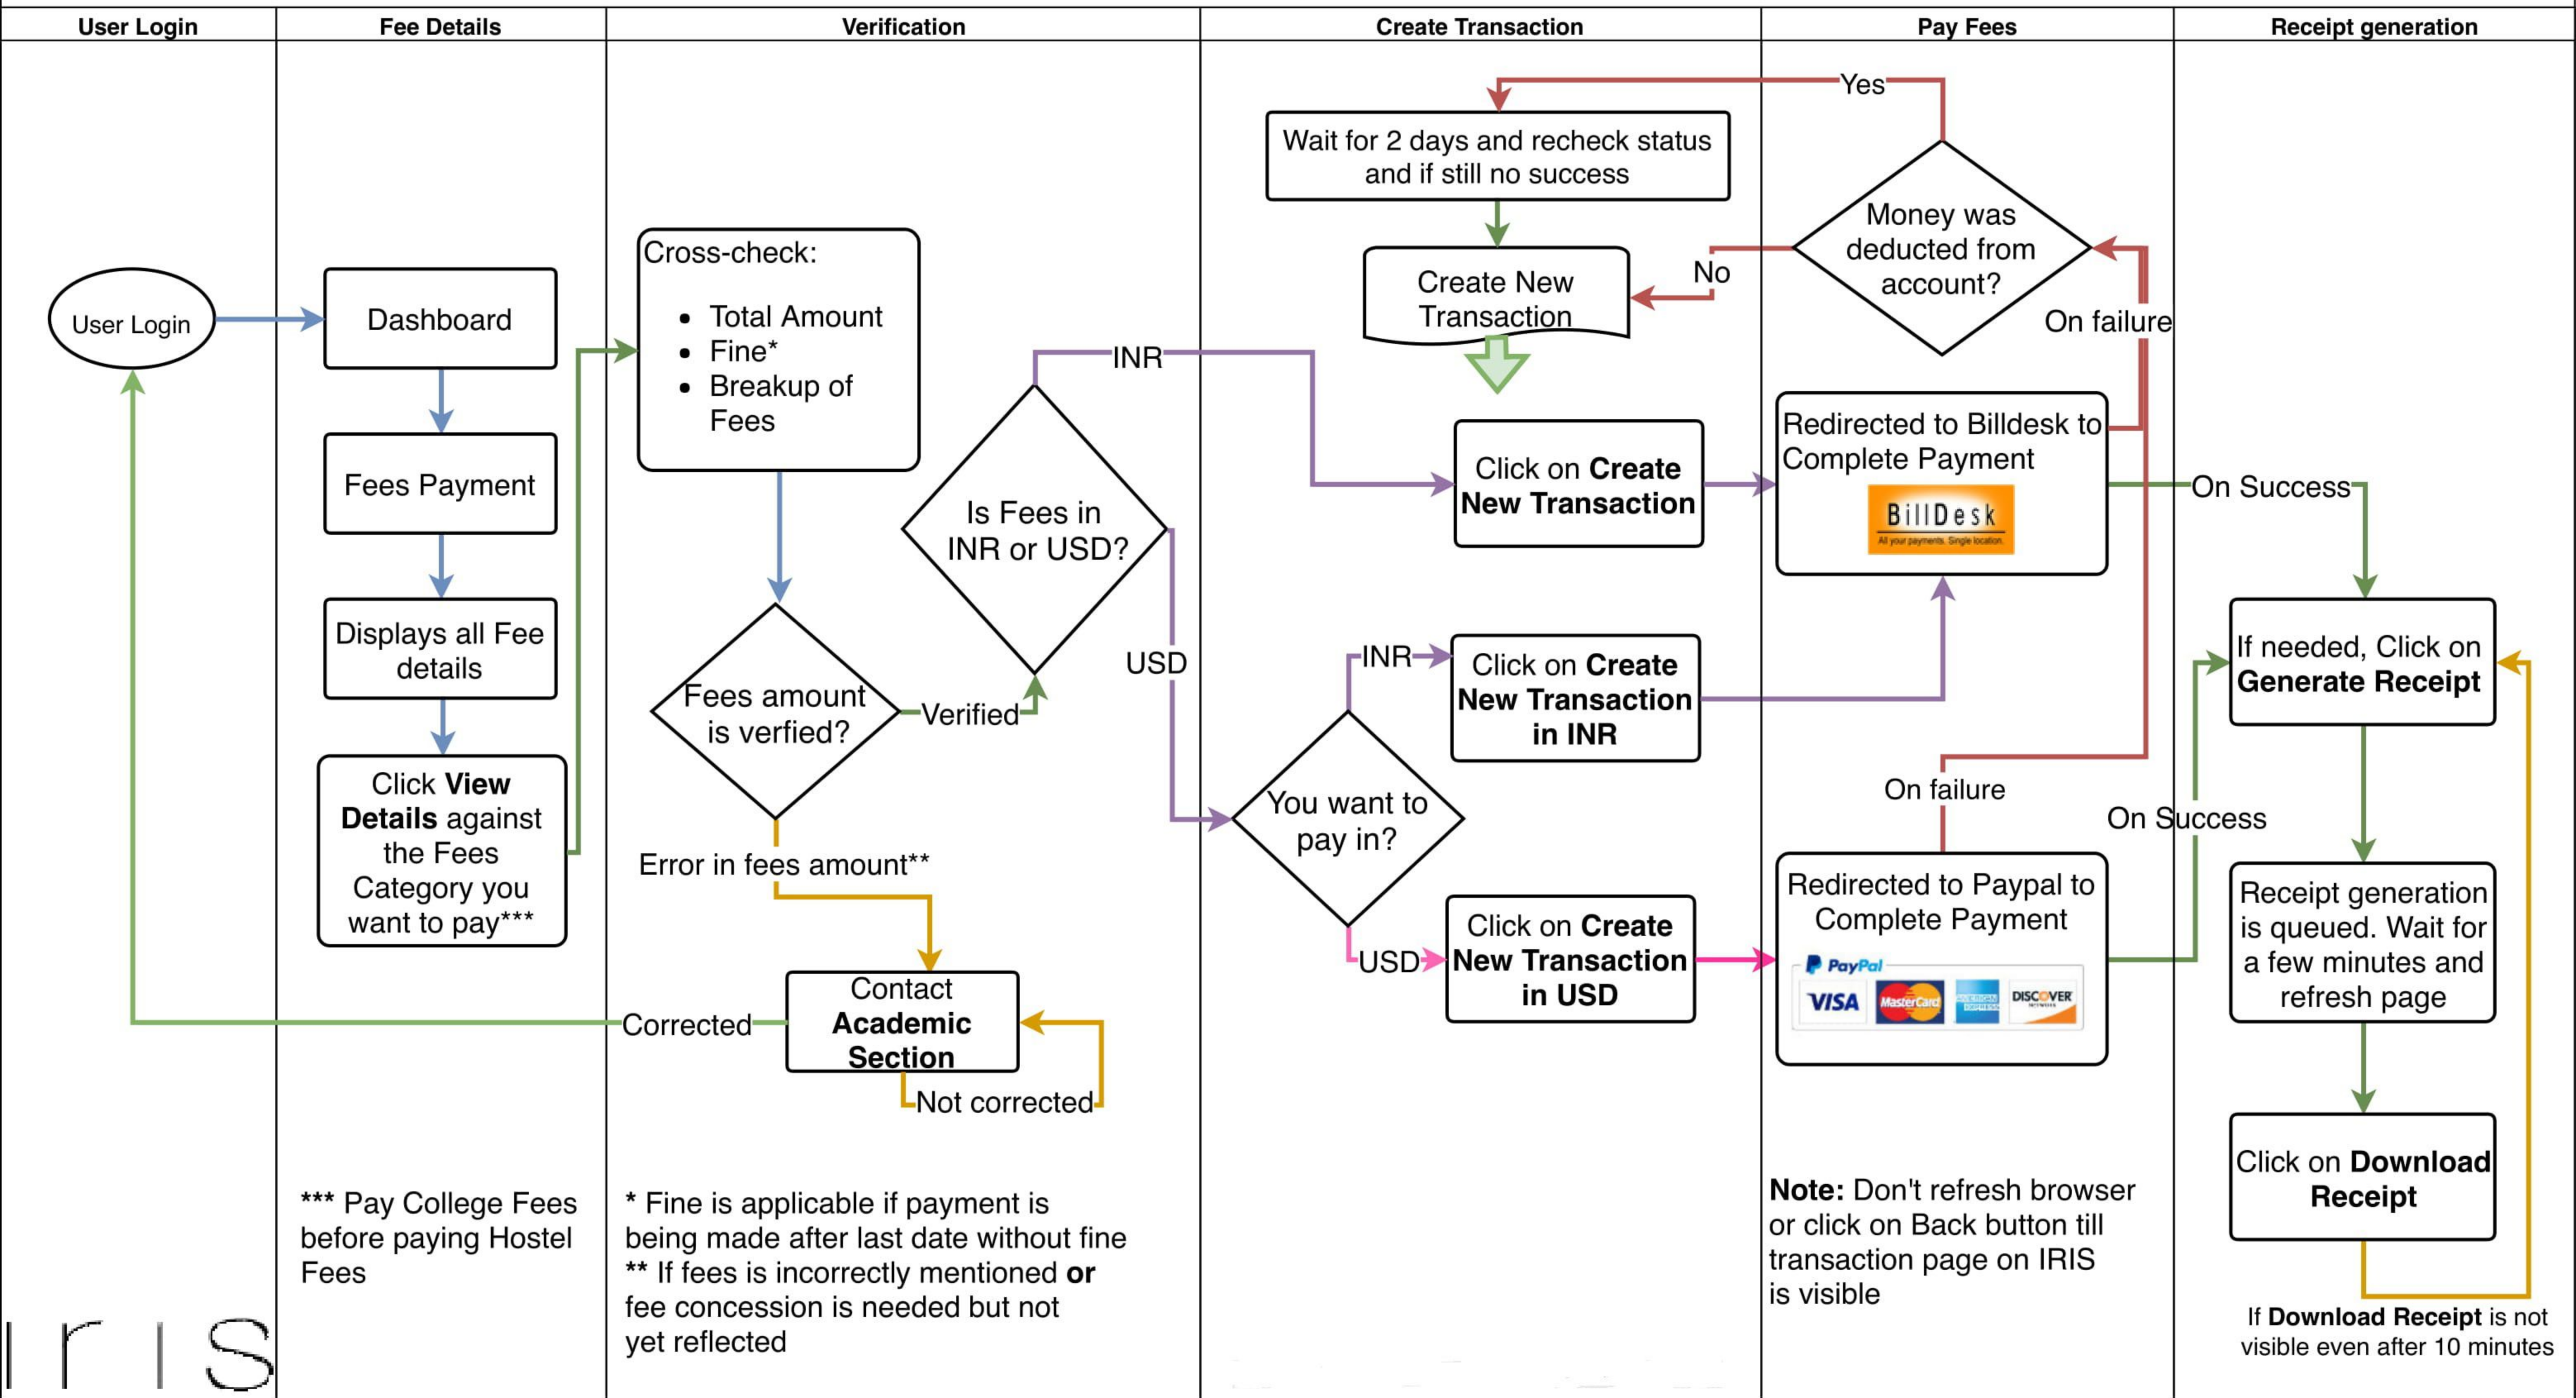

IRIS Fees Payment Flow

*** Pay College Fees before paying Hostel Fees

* Fine is applicable if payment is being made after last date without fine
 ** If fees is incorrectly mentioned or fee concession is needed but not yet reflected

Note: Don't refresh browser or click on Back button till transaction page on IRIS is visible

If **Download Receipt** is not visible even after 10 minutes